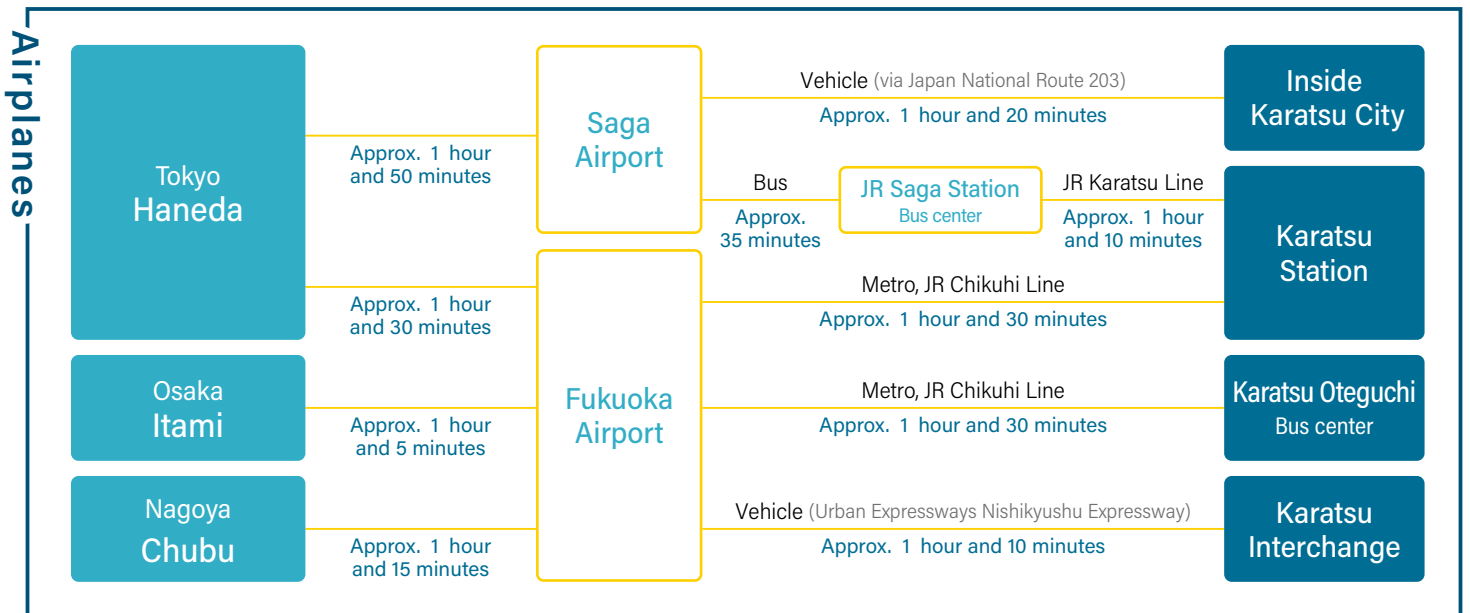

With Life Natured by Wind and Sea

Access to Karatsu / Genkai Area in Saga Prefecture

*The time we put on is only an estimate.