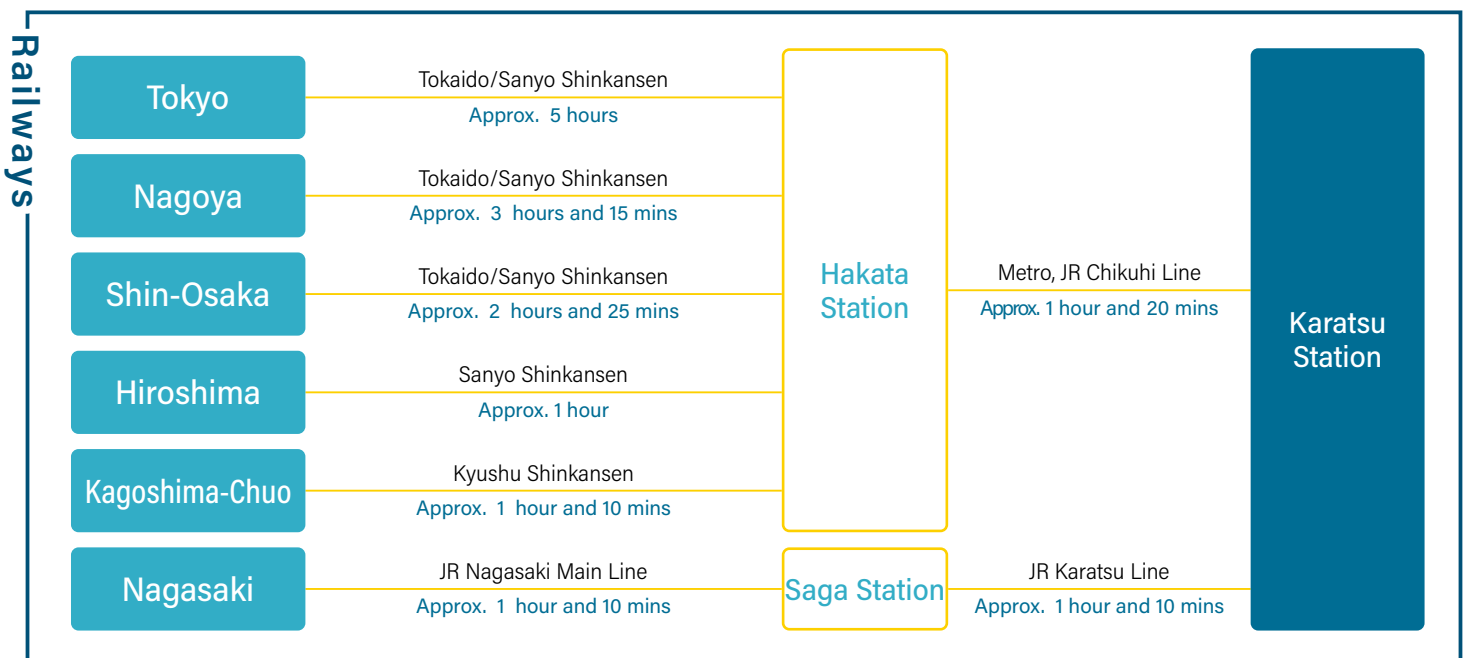

With Life Natured by Wind and Sea

Access to Karatsu / Genkai Area in Saga Prefecture

*The time we put on is only an estimate.